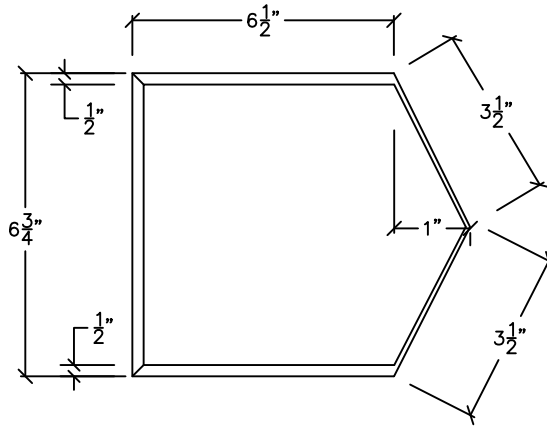

DOOR JAM TRIM FOR 3/4" RIB

A
25

(5 3/8" STRETCH)

RAKE END

A
26

(7 3/4" STRETCH)

GUTTER STRAP

A
27

(3 1/8" STRETCH)

REV. 8/20/2021

**CEILED CANOPY RAKE 8"
"R" ROOF/REV."M" & L-12 SOFFIT**

A
28

(26 1/4" STRETCH)