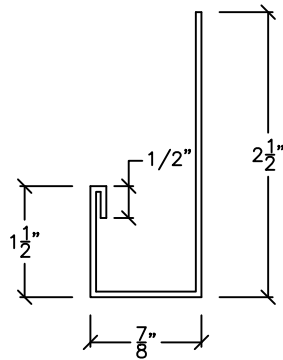

DOOR JAM TRIM FOR 3/4" RIB

A
25

(5 3/8" STRETCH)

RAKE END

A
26

(7 3/4" STRETCH)

GUTTER STRAP

A
27

(3 1/8" STRETCH)

REV. 8/20/2021

**CEILED CANOPY RAKE 8"
"R" ROOF/REV."M" & L-12 SOFFIT**

A
28

(26 1/4" STRETCH)