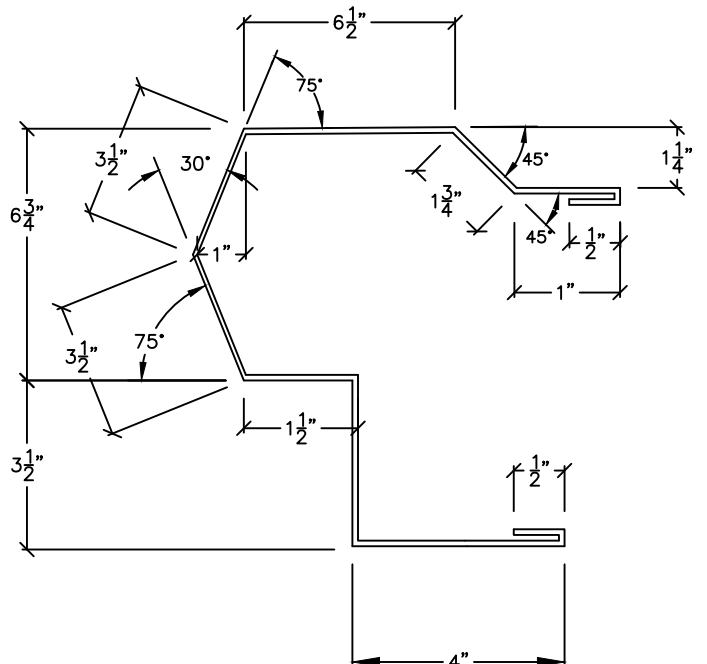

DOOR JAM TRIM FOR 3/4" RIB

A
25

(5 3/8" STRETCH)

RAKE END

A
26

(7 3/4" STRETCH)

GUTTER STRAP

A
27

(3 1/8" STRETCH)

REV. 8/20/2021

**CEILED CANOPY RAKE 8"
"R" ROOF/REV."M" & L-12 SOFFIT**

A
28

(26 1/4" STRETCH)