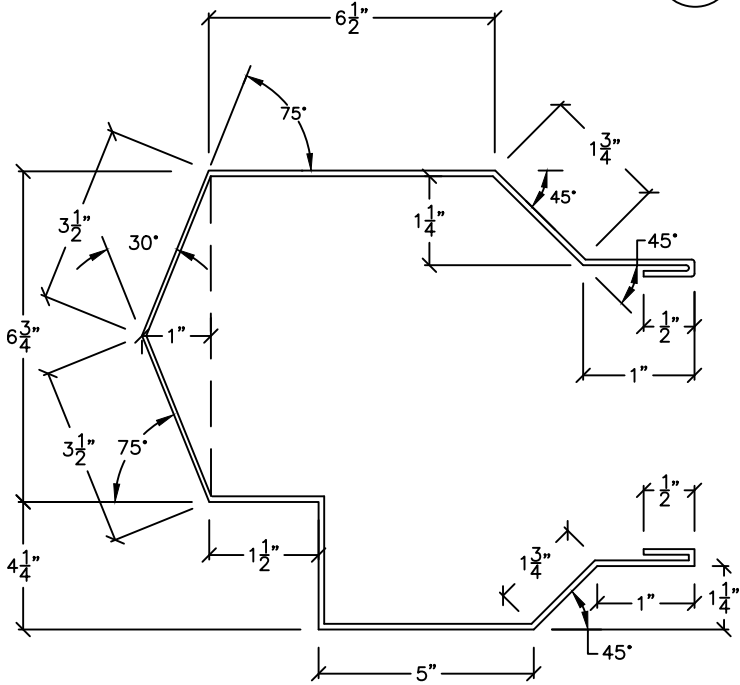

CEILED CANOPY RAKE 8"
"R" PANEL

A
21

(30 3/4" STRETCH)

UNCEILED CANOPY RAKE 8"
"R" PANEL

A
22

(25 1/2" STRETCH)

CHANNEL COVER
8" CEE

A
23

(12" STRETCH)

SILL COVER
8" CEE

A
24

(14" STRETCH)