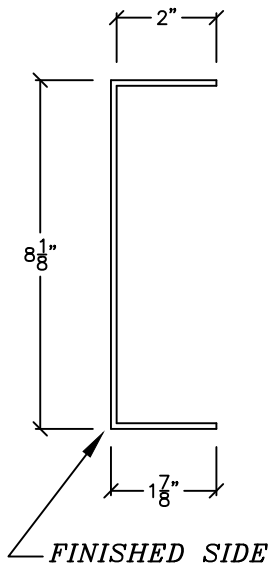

CEILED CANOPY RAKE 8"
"R" PANEL

A
21

(30 3/4" STRETCH)

UNCEILED CANOPY RAKE 8"
"R" PANEL

A
22

(25 1/2" STRETCH)

CHANNEL COVER
8" CEE

A
23

(12" STRETCH)

SILL COVER
8" CEE

A
24

(14" STRETCH)