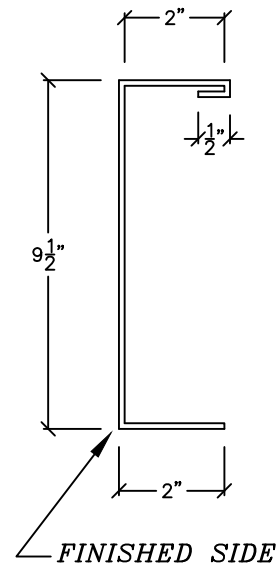

CEILED CANOPY RAKE 8"
"R" PANEL

A
21

(30 3/4" STRETCH)

UNCEILED CANOPY RAKE 8"
"R" PANEL

A
22

(25 1/2" STRETCH)

CHANNEL COVER
8" CEE

A
23

(12" STRETCH)

SILL COVER
8" CEE

A
24

(14" STRETCH)