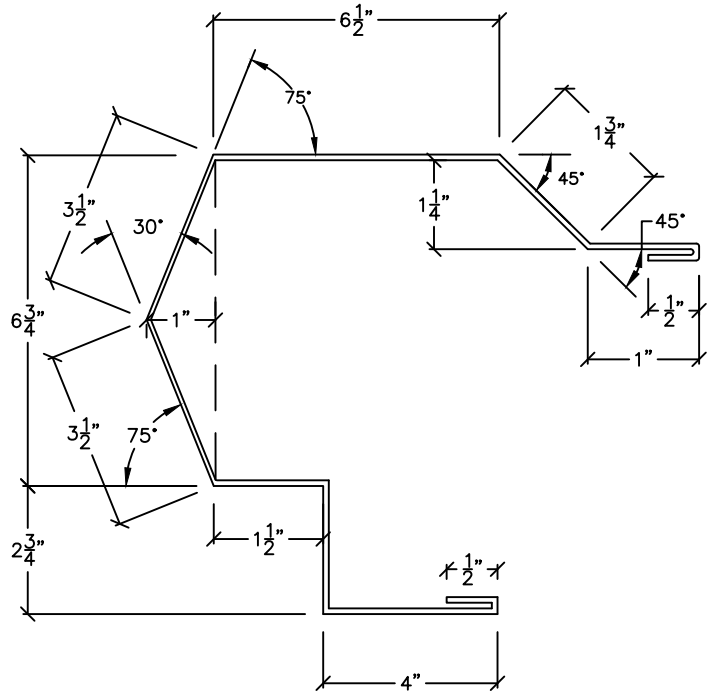

CEILED CANOPY RAKE 8"
"R" PANEL

A
21

(30 3/4" STRETCH)

UNCEILED CANOPY RAKE 8"
"R" PANEL

A
22

(25 1/2" STRETCH)

CHANNEL COVER
8" CEE

A
23

(12" STRETCH)

SILL COVER
8" CEE

A
24

(14" STRETCH)