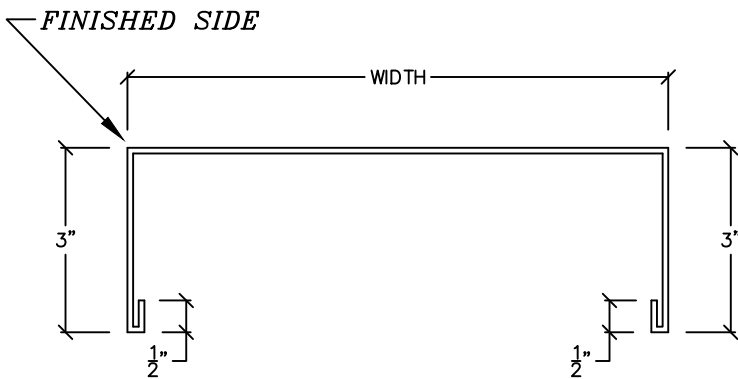

DRIP TRIM

USE WITH "R" PANEL

A
125

(8" STRETCH)

REV. 1/14/2021

DRIP TRIM

USE WITH "U" PANEL

A
126

(7" STRETCH)

REV. 2/11/2021

FASCIA/PARAPET CAP

A
127

TRIM MARK	HEADER DEPTH	WALL PNL	BACK PNL	WIDTH	STRETCH
127A	8"	PBR	NONE	9 1/2"	16 1/2"
127B	8"	PBU	NONE	9"	16"
127C	8"	PBR	PBR	10 3/4"	17 3/4"
127D	8"	PBR	PBU	10 1/4"	17 1/4"
127E	8"	PBU	PBU	9 3/4"	16 3/4"
127F	10"	PBR	NONE	11 1/2"	18 1/2"
127G	10"	PBR	NONE	11"	18"
127H	10"	PBR	PBR	12 3/4"	19 3/4"
127I	10"	PBR	PBU	12 1/4"	19 1/4"
127J	10"	PBU	PBU	11 3/4"	18 3/4"