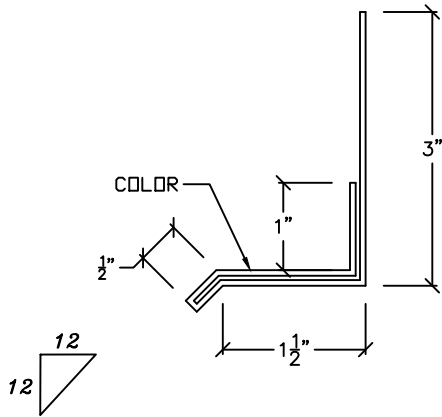

DRIP TRIM

USE WITH "R" PANEL

A
125

(8" STRETCH)

REV. 1/14/2021

DRIP TRIM

USE WITH "U" PANEL

A
126

(7" STRETCH)

REV. 2/11/2021

FASCIA/PARAPET CAP

A
127

TRIM MARK	HEADER DEPTH	WALL PNL	BACK PNL	WIDTH	STRETCH
127A	8"	PBR	NONE	9 1/2"	16 1/2"
127B	8"	PBU	NONE	9"	16"
127C	8"	PBR	PBR	10 3/4"	17 3/4"
127D	8"	PBR	PBU	10 1/4"	17 1/4"
127E	8"	PBU	PBU	9 3/4"	16 3/4"
127F	10"	PBR	NONE	11 1/2"	18 1/2"
127G	10"	PBR	NONE	11"	18"
127H	10"	PBR	PBR	12 3/4"	19 3/4"
127I	10"	PBR	PBU	12 1/4"	19 1/4"
127J	10"	PBU	PBU	11 3/4"	18 3/4"