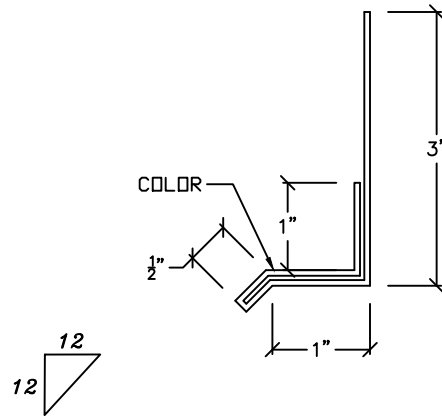

DRIP TRIM

USE WITH "R" PANEL

A
125

(8" STRETCH)

REV. 1/14/2021

DRIP TRIM

USE WITH "U" PANEL

A
126

(7" STRETCH)

REV. 2/11/2021

FASCIA/PARAPET CAP

A
127

TRIM MARK	HEADER DEPTH	WALL PNL	BACK PNL	WIDTH	STRETCH
127A	8"	PBR	NONE	9 1/2"	16 1/2"
127B	8"	PBU	NONE	9"	16"
127C	8"	PBR	PBR	10 3/4"	17 3/4"
127D	8"	PBR	PBU	10 1/4"	17 1/4"
127E	8"	PBU	PBU	9 3/4"	16 3/4"
127F	10"	PBR	NONE	11 1/2"	18 1/2"
127G	10"	PBR	NONE	11"	18"
127H	10"	PBR	PBR	12 3/4"	19 3/4"
127I	10"	PBR	PBU	12 1/4"	19 1/4"
127J	10"	PBU	PBU	11 3/4"	18 3/4"