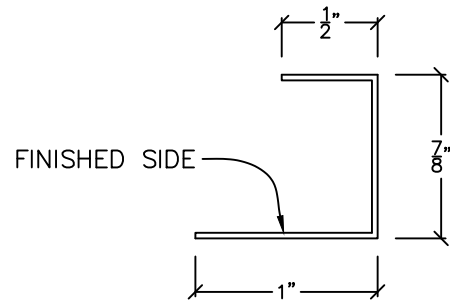

"PBU" LINER TRIM @ OVERHEAD DOOR JAMBS

A
117

(6 3/4" STRETCH)

PANEL LOK PLUS GUTTER STRAPS

A
118

(2 1/4" STRETCH)

HIP TRIM

USE WITH A108 HIP FLASHING

A
119

(9 3/8" STRETCH)

HIP SOFFIT TRIM

A
120

(2 3/8" STRETCH)