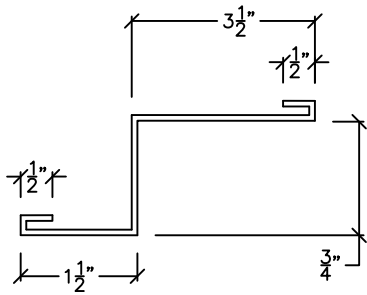

"PBU" LINER TRIM @ OVERHEAD DOOR JAMBS

A
117

(6 3/4" STRETCH)

PANEL LOK PLUS GUTTER STRAPS

A
118

(2 1/4" STRETCH)

HIP TRIM

USE WITH A108 HIP FLASHING

A
119

(9 3/8" STRETCH)

HIP SOFFIT TRIM

A
120

(2 3/8" STRETCH)