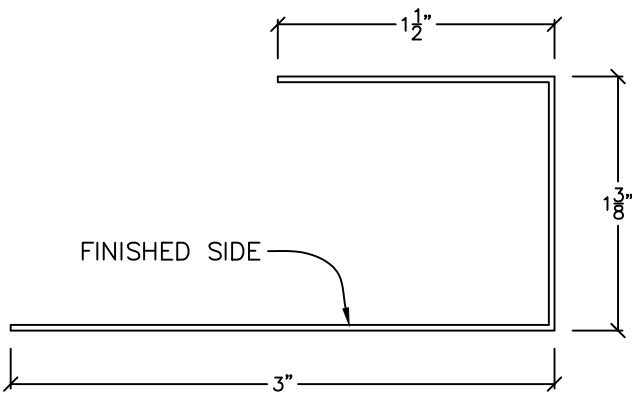

"PBU" LINER TRIM @ OVERHEAD DOOR JAMBS

A
117

(6 3/4" STRETCH)

PANEL LOK PLUS GUTTER STRAPS

A
118

(2 1/4" STRETCH)

HIP TRIM

USE WITH A108 HIP FLASHING

A
119

(9 3/8" STRETCH)

HIP SOFFIT TRIM

A
120

(2 3/8" STRETCH)