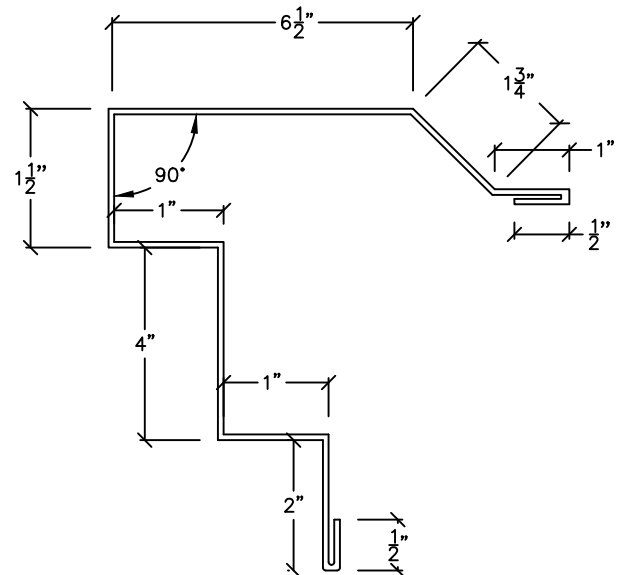

**MINI-WAREHOUSE CORNER TRIM**

A  
85

(9 3/4" STRETCH)

**"R" BOX GUTTER**

A  
86

(19" STRETCH)

**"U" BOX GUTTER**

A  
87

(19 1/2" STRETCH)

**"R" BOX RAKE**

A  
88

(19 3/4" STRETCH)