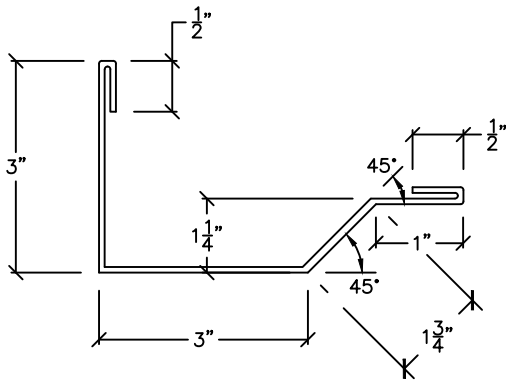

**MINI-WAREHOUSE CORNER TRIM**

A  
85

(9 3/4" STRETCH)

**"R" BOX GUTTER**

A  
86

(19" STRETCH)

**"U" BOX GUTTER**

A  
87

(19 1/2" STRETCH)

**"R" BOX RAKE**

A  
88

(19 3/4" STRETCH)