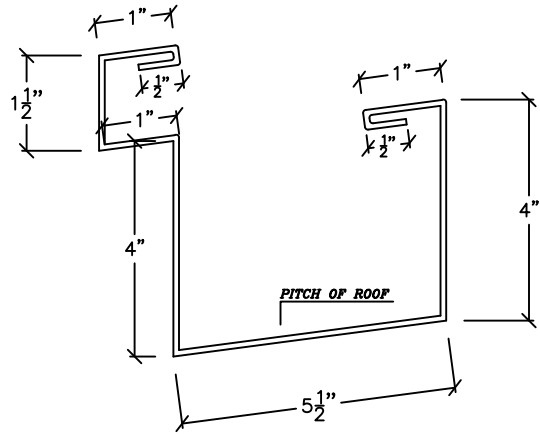

**MINI-WAREHOUSE CORNER TRIM**

A  
85

(9 3/4" STRETCH)

**"R" BOX GUTTER**

A  
86

(19" STRETCH)

**"U" BOX GUTTER**

A  
87

(19 1/2" STRETCH)

**"R" BOX RAKE**

A  
88

(19 3/4" STRETCH)