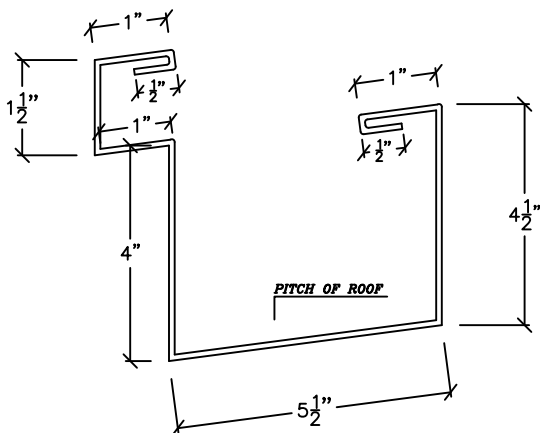

**MINI-WAREHOUSE CORNER TRIM**

A  
85

(9 3/4" STRETCH)

**"R" BOX GUTTER**

A  
86

(19" STRETCH)

**"U" BOX GUTTER**

A  
87

(19 1/2" STRETCH)

**"R" BOX RAKE**

A  
88

(19 3/4" STRETCH)