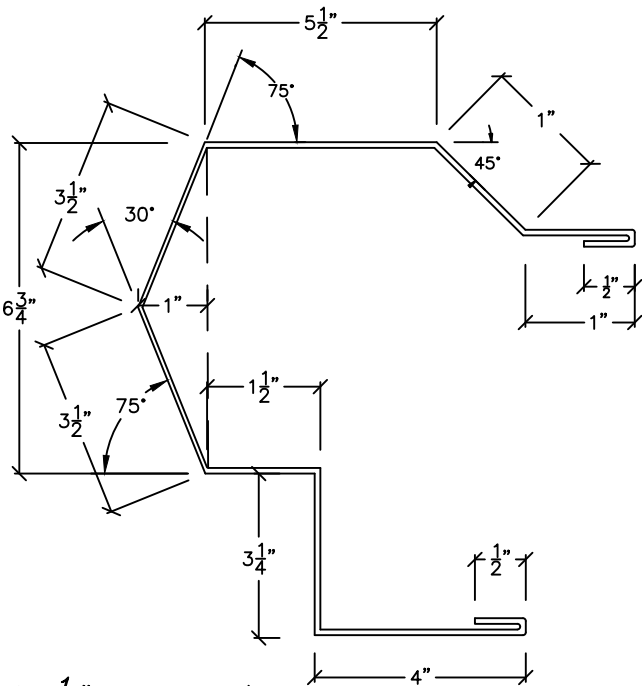

CEILED CANOPY RAKE 8"
"U" PANEL ROOF/"R" PANEL SOFFIT

A
77

(28 1/4" STRETCH)

CEILED CANOPY RAKE 10"
"U" PANEL ROOF/"R" PANEL SOFFIT

A
78

(30 1/4" STRETCH)

CEILED CANOPY RAKE 8"
"U" ROOF/"U" & L-12 SOFFIT

A
79

(24 1/4" STRETCH)

CEILED CANOPY RAKE 10"
"U" ROOF/"U" & L-12 SOFFIT

A
80

(26 1/4" STRETCH)