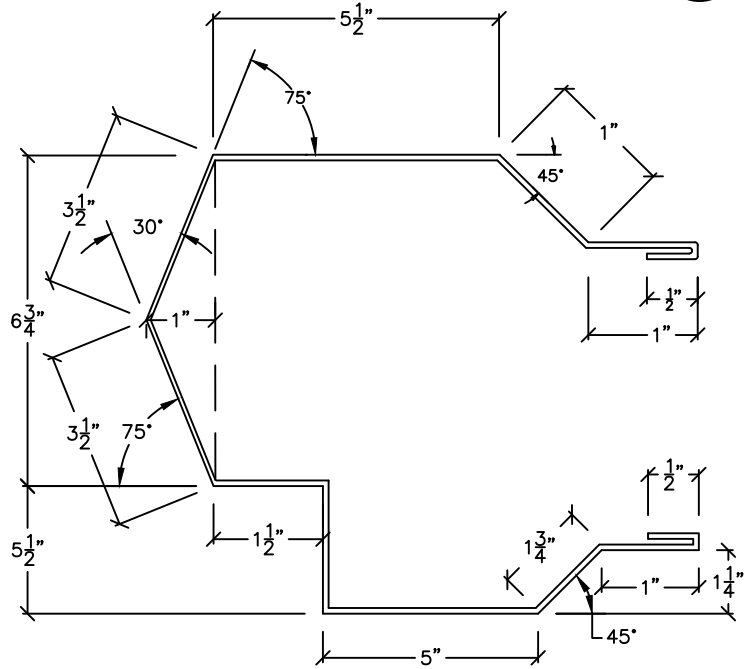

CEILED CANOPY RAKE 8"
"U" PANEL ROOF/"R" PANEL SOFFIT

A
77

(28 1/4" STRETCH)

CEILED CANOPY RAKE 10"
"U" PANEL ROOF/"R" PANEL SOFFIT

A
78

(30 1/4" STRETCH)

CEILED CANOPY RAKE 8"
"U" ROOF/"U" & L-12 SOFFIT

A
79

(24 1/4" STRETCH)

CEILED CANOPY RAKE 10"
"U" ROOF/"U" & L-12 SOFFIT

A
80

(26 1/4" STRETCH)