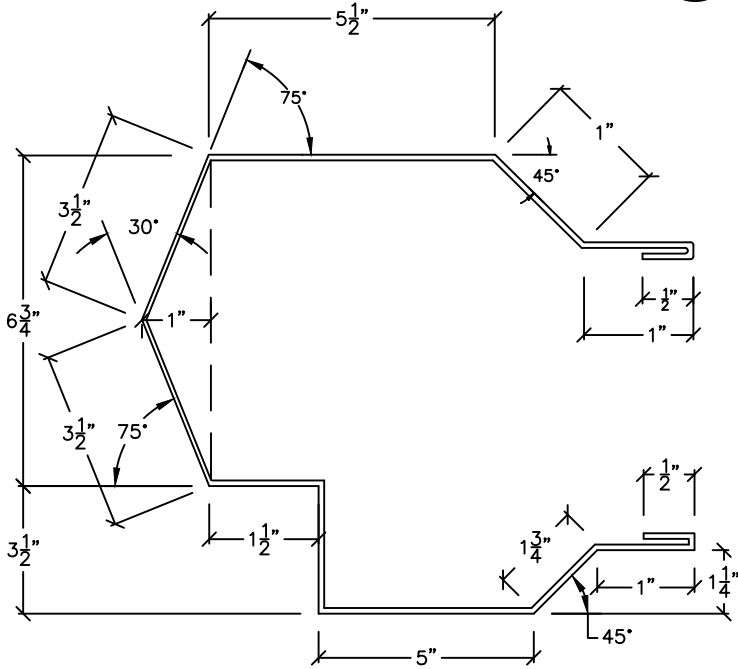

CEILED CANOPY RAKE 8"
"U" PANEL ROOF/"R" PANEL SOFFIT

A
77

(28 1/4" STRETCH)

CEILED CANOPY RAKE 10"
"U" PANEL ROOF/"R" PANEL SOFFIT

A
78

(30 1/4" STRETCH)

CEILED CANOPY RAKE 8"
"U" ROOF/"U" & L-12 SOFFIT

A
79

(24 1/4" STRETCH)

CEILED CANOPY RAKE 10"
"U" ROOF/"U" & L-12 SOFFIT

A
80

(26 1/4" STRETCH)