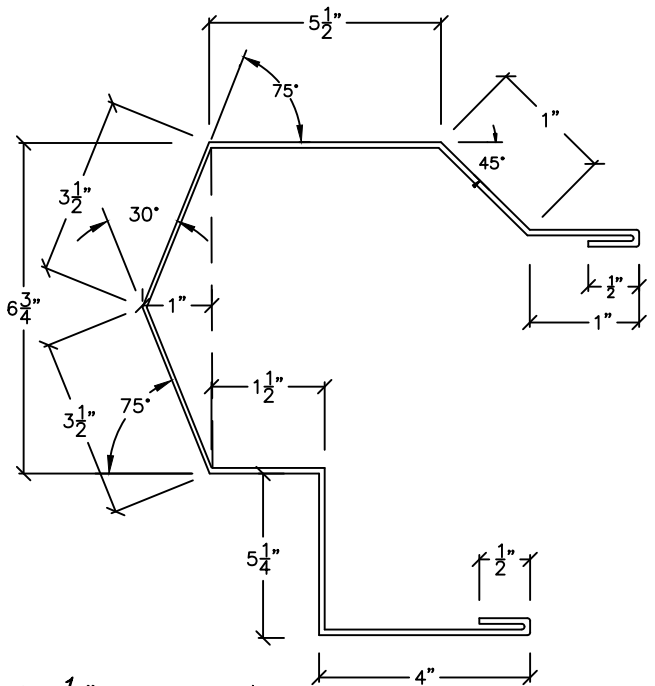

CEILED CANOPY RAKE 8"
"U" PANEL ROOF/"R" PANEL SOFFIT

A
77

(28 1/4" STRETCH)

CEILED CANOPY RAKE 10"
"U" PANEL ROOF/"R" PANEL SOFFIT

A
78

(30 1/4" STRETCH)

CEILED CANOPY RAKE 8"
"U" ROOF/"U" & L-12 SOFFIT

A
79

(24 1/4" STRETCH)

CEILED CANOPY RAKE 10"
"U" ROOF/"U" & L-12 SOFFIT

A
80

(26 1/4" STRETCH)