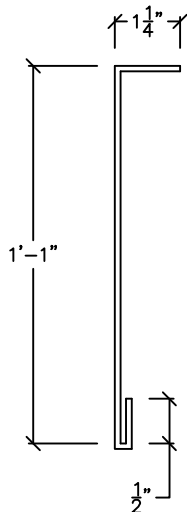

UNCEILED CANOPY RAKE 8"
"U" PANEL

A
65

(23 1/4" STRETCH)

REV. 5/18/2023

UNCEILED CANOPY RAKE 10"
"U" PANEL

A
66

(25 1/4" STRETCH)

REV. 5/18/2023

PURLIN FLASHING 10" "R" PANEL

A
67

(14 3/4" STRETCH)

SPECIAL CHANNEL COVER
8" OPEN CEE

A
68

(12 1/4" STRETCH)

REV. 3/19/2014