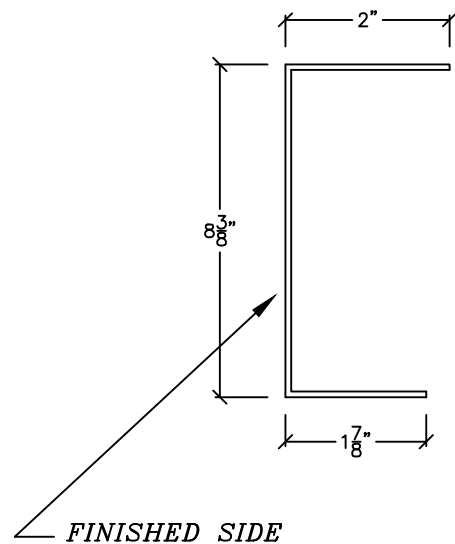

PURLIN FLASHING 10" "R" PANEL

A
67

(14 3/4" STRETCH)

SPECIAL CHANNEL COVER
8" OPEN CEE

A
68

(12 1/4" STRETCH)

REV. 3/19/2014