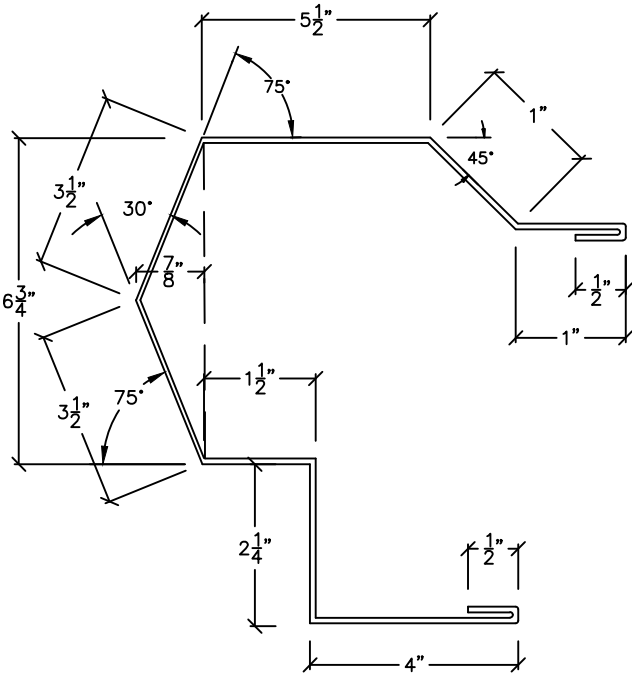

UNCEILED CANOPY RAKE 8"
"U" PANEL

A
65

(23 1/4" STRETCH)

REV. 5/18/2023

UNCEILED CANOPY RAKE 10"
"U" PANEL

A
66

(25 1/4" STRETCH)

REV. 5/18/2023

PURLIN FLASHING 10" "R" PANEL

A
67

(14 3/4" STRETCH)

SPECIAL CHANNEL COVER
8" OPEN CEE

A
68

(12 1/4" STRETCH)

REV. 3/19/2014