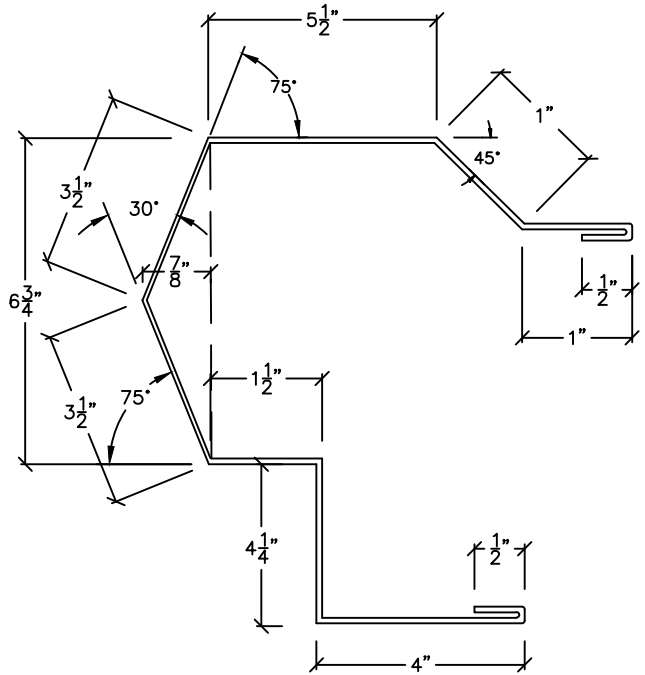

UNCEILED CANOPY RAKE 8"
"U" PANEL

A
65

(23 1/4" STRETCH)

REV. 5/18/2023

UNCEILED CANOPY RAKE 10"
"U" PANEL

A
66

(25 1/4" STRETCH)

REV. 5/18/2023

PURLIN FLASHING 10" "R" PANEL

A
67

(14 3/4" STRETCH)

SPECIAL CHANNEL COVER
8" OPEN CEE

A
68

(12 1/4" STRETCH)

REV. 3/19/2014