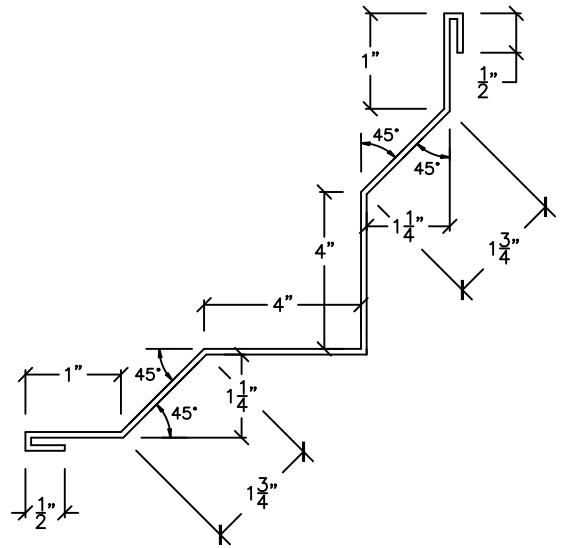

SCUPPER

A
41

(8 7/8" STRETCH)

INSIDE CORNER TRIM "R" PANEL

A
42

(14 1/2" STRETCH)

CORNER TRIM ("A" PANEL)

A
43

(13" STRETCH)

INSIDE CORNER TRIM ("A" PANEL)

A
44

(13" STRETCH)